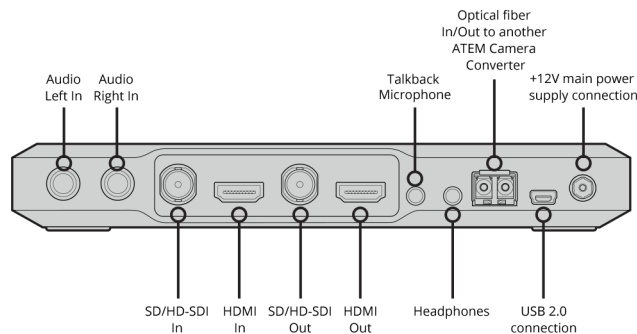

Computer Interface

1 x mini-B type USB 2.0 connector for initial setup, firmware updates and Converter Utility software control.