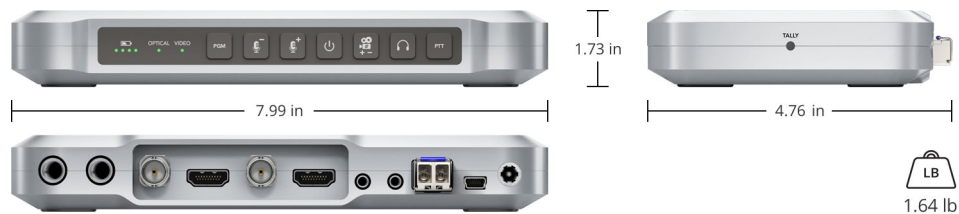

Standards

SDI Format Support

525i59.94 NTSC, 625i50 PAL
720p50, 720p59.94, 720p60
1080p23.98, 1080p24, 1080p25,
1080p29.97, 1080p30, 1080p50,
1080p59.94, 1080p60

2K Format Support

1 2K DCI 24p, 2K DCI 25p
2K DCI 23.98PsF, 2K DCI 24PsF,
2K DCI 25PsF

HDMI Format Support

720p50, 720p59.94, 720p60
1080p23.98, 1080p24, 1080p25,
1080p29.97, 1080p30, 1080p50,
1080p59.94, 1080p60
1080i50, 59.94, 60

SDI Compliance

SMPTE 259M, SMPTE 292M.

Audio Sampling

Television standard sample rate of
48Khz, 24 bit A/D conversion.

Video Sampling

4:2:2

Color Precision

10-bit

Color Space

REC 601, REC 709

Multiple Rate support

SDI and HDMI are switchable between
between standard definition and high
definition

Software

Software Included

Converter Utility.

Operating Systems

Mac OS X 10.11 El Capitan,
macOS Sierra or later.

Windows 8.1 or
Windows 10.

Power Requirements

Power Supply

12V power supply included with international socket adaptors for all countries.

Physical Specifications

Environmental Specifications

Operating Temperature

0° to 40° C (32° to 104° F)

Storage Temperature

-20° to 45° C (-4° to 113° F)

Relative Humidity

0% to 90% non-condensing