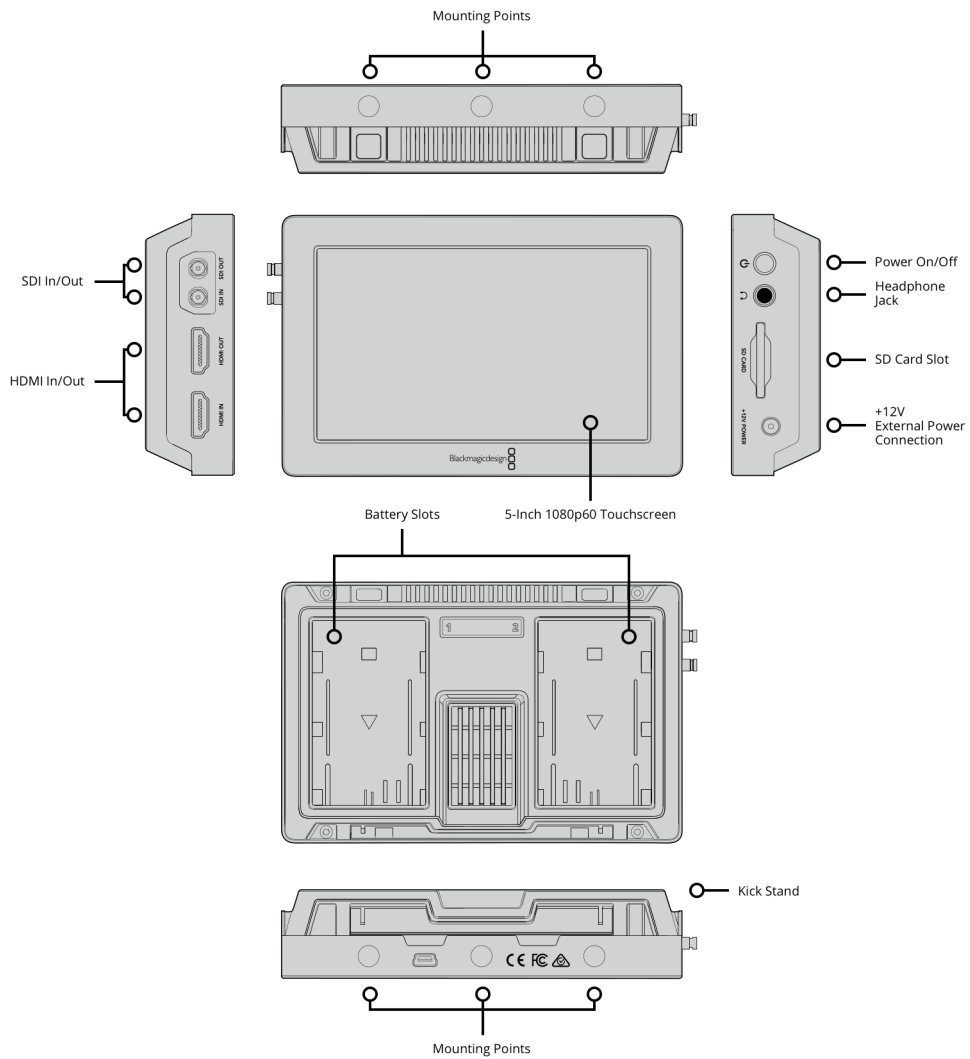

Built-in Speaker

None.

Screen Dimensions

5" 1920 x 1080.

Recorder Configuration

Via the device's USB port or the device's user interface.

Computer Interface

1 x Mini-B USB 2.0 connector for initial setup, software updates and Video Assist Utility software control.