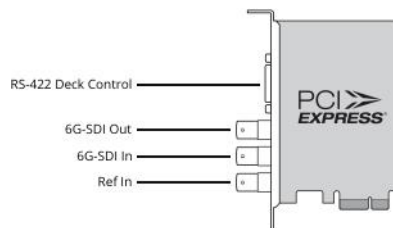

Computer Interface

PCI Express 4 lane generation 1, compatible with 4,8 and 16 lane PCIe Slots.

Codecs

Supports: AVC-Intra, AVCHD, Canon XF MPEG2, Digital SLR, DV-NTSC, DV-PAL, DVCPRO50, DVCPROHD, DPX, HDV, XDCAM EX, XDCAM HD, XDCAM HD422, Apple ProRes 4444, Apple ProRes 422 HQ, Apple ProRes 422, Apple ProRes LT, Apple ProRes 422 Proxy, Uncompressed 8-bit 4:2:2, Uncompressed 10-bit 4:2:2, Uncompressed 10 bit 4:4:4.