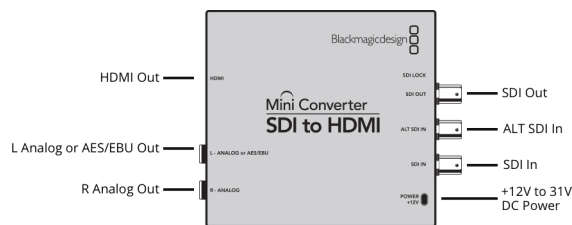

Reclocking

Yes

Standards

SD Format Support

525i29.97 NTSC, 625i25 PAL

HD Format Support

720p50, 720p59.94, 720p60
1080p23.98, 1080p24, 1080p25,
1080p29.97, 1080p30, 1080p50,
1080p59.94, 1080p60
1080PsF23.98, 1080PsF24, 1080PsF25,
1080PsF29.97, 1080PsF30
1080i50, 1080i59.94, 1080i60

SDI Video Rates

SDI video connections are switchable between standard definition, high definition level B 3G-SDI.

SDI Video Sampling

4:2:2 and 4:4:4

SDI Audio Sampling

Television standard sample rate of 48 kHz and 24 bit.

HDMI Format Support

525i29.97 NTSC, 625i25 PAL
720p50, 720p59.94, 720p60
1080p23.98, 1080p24, 1080p25,
1080p29.97, 1080p30, 1080p50,
1080p59.94, 1080p60
1080i50, 1080i59.94, 1080i60

HDMI Color Space

YUV and RGB